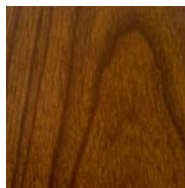

WOODGRAIN FINISHES

Zuma Lighting now offers all of our aluminum poles, bollards, and columns, as well as select fixtures in a variety of woodgrain finishes. The woodgrain finish is achieved through a cutting-edge coating process that results in a beautiful, highly realistic natural wood aesthetic.

Please select from the following woodgrain finishes:

Note: Actual finishes may slightly vary from shown

Teak