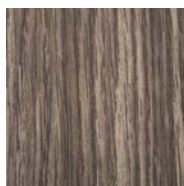

Zuma Lighting now offers all of our aluminum poles, bollards, and columns, as well as select fixtures in a variety of woodgrain finishes. The woodgrain finish is achieved through a cutting-edge coating process that results in a beautiful, highly realistic natural wood aesthetic.

Please select from the following woodgrain finishes:

Note: Actual finishes may slightly vary from shown

Teak

**Aged Dark
Oak**

Table Cherry

Cherry

**Colony
Maple**

Golden Oak

**Oregon
Douglas**

**American
Maple**

**Aged Light
Oak**

Knotty Pine

**European
Cherry**

**American
Douglas**

**National
Walnut**

Dark Walnut