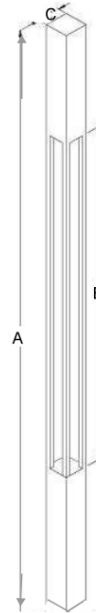

ORDERING INFORMATION

Model TACOMA
Type LED
Series COLUMN

FIXTURE	SIZE	SOURCE	VOLTS	LAMP / TEMP	COLOR	LENS	OPTIONS
TAC-C (LED)	10 = 8" sq. x 156" CH = Custom height, consult factory	10W 20W 30W 36W 40W 50W 60W 70W 80W 90W	U = 120v-277v 8 = 480v	3K = 3000K = 90lm/w 35K = 3500K = 100lm/w 41K = 4100K = 110m/w 5K = 5000K = 120lm/w	DB = Dark Bronze BK = Black WH = White SL = Silver CC = Custom	CFA = Clear Frosted Acrylic WFA = White Frosted Acrylic	SP = Surge Protection D = 0-10V Dimming Driver MGF = Marine Grade Finish

SPECIFICATIONS

Housing

All parts are aluminum extruded square tube with 4 vertical aluminum square bar accents laser cut and milled for maximum strength. ETL listed for wet locations.

LED

High efficiency, long-life surface mounted LED's mounted on MPCB aluminum boards. 100,000 hour lifespan based on IES LM-80 results and TM-21 calculations. 0-10V dimming driver for 120/277 volt, constant current, metal case, 5 year warranty.

Lens

Lens is fabricated from premium acrylic. Specify clear frosted or white frosted lens.

Finish

Thermoset polyester oven-baked powder coat, in standard colors. Custom colors are available to your specification.

Certificates & Warranty

- DLC Listed
- ETL Verified
- Suitable for Wet Locations
- 5-Year Warranty

Dimensions

A	B	C
156"	96"	8" sq.

**Custom height available*

Mounting Template 8" Square